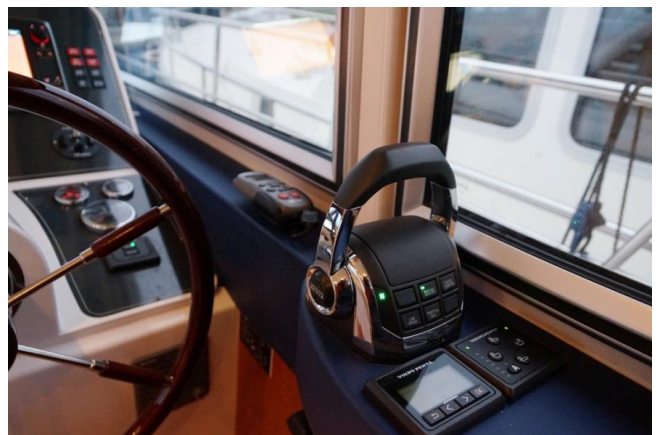

Sterkenburg

YACHT BROKERS